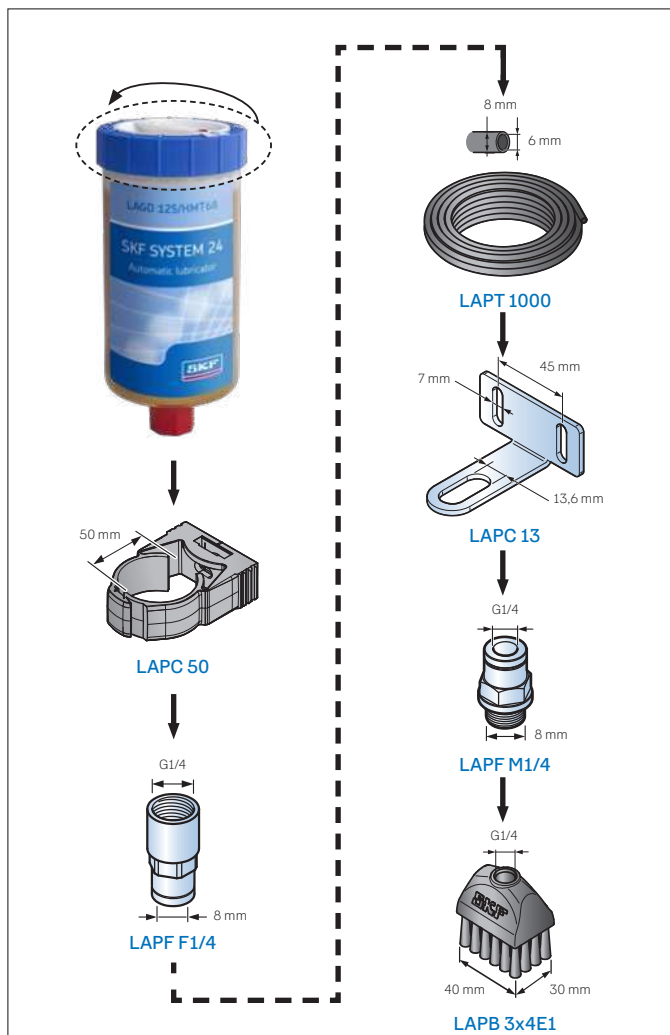

Chain lubrication set

LAPB 3/4CK

skf.com • skf.com/lubrication

© SKF is a registered trademark of the SKF Group.

© SKF Group 2023

The contents of this publication are the copyright of the publisher and may not be reproduced (even extracts) unless prior written permission is granted. Every care has been taken to ensure the accuracy of the information contained in this publication but no liability can be accepted for any loss or damage whether direct, indirect or consequential arising out of the use of the information contained herein.